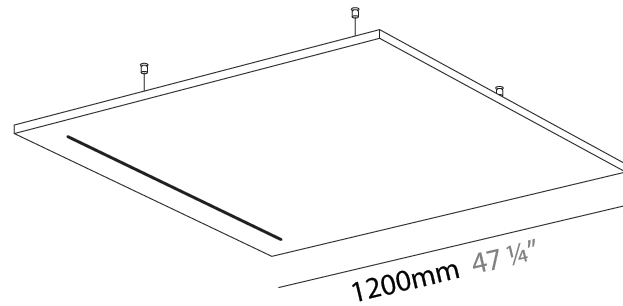

1. To build a product code in our configurator select the specify button on the base model # product page
2. To build a manual product code on this datasheet choose from the options listed below in blue font and add the suffix to the base model #

GENERAL

Series: Just Black Acoustic
Partner: Prolicht
Division: Architectural
Installation: Suspension
Product Type: Acoustic
Mounting Location: Ceiling
Light Distribution: Direct

PHYSICAL

Shape: Square
Length (mm): 1200
Length (in): 47 1/4
Width (mm): 1200
Width (in): 47 1/4
Height (mm): 41
Height (in): 1 5/8

Fixture Finish: [ANC](#) / [ASH](#) / [BNA](#) / [BTC](#) / [BZE](#) / [CEL](#) / [EGG](#) / [EVG](#) / [FOG](#) / [FOS](#) / [FST](#) / [FUA](#) / [IRI](#) / [IRO](#) / [KHA](#) / [LIC](#) / [LIM](#) / [MER](#) / [MSN](#) / [MUS](#) / [ONX](#) / [PEA](#) / [PLU](#) / [POL](#) / [PPY](#) / [RAY](#) / [ROY](#) / [RST](#) / [STE](#) / [SWD](#) / [TAN](#) / [TAU](#)

Fixture Material: Aluminum
Primary Material: Acoustic
Cable Details: [2000mm](#) / [6000mm](#) Transparent Cable

ELECTRICAL

Lamp Type: LED
Input Wattage (W): 23
Total Output Wattage (W): 20.9
Dimming: Non-Dimmable
Driver Included: No
Driver Location: Remote
Driver Type: Constant Voltage - Universal
Driver Class: Class 2
Input Voltage (V): 120 - 277
Output Voltage (V): 24

LED

Color Temperature (°K): 2700
Max. Delivered Lumen (lm): 603
Nominal Lumen (lm): 862
CRI: >90 CRI
Lamp Life (hrs): 80000

OPTICAL

Beam Angle: 30

RATINGS AND CERTIFICATIONS

Certified By: Certified for North American Standards
IP rating: IP20

PROJECT
TYPE
SPECIFIER
QUANTITY
DATE