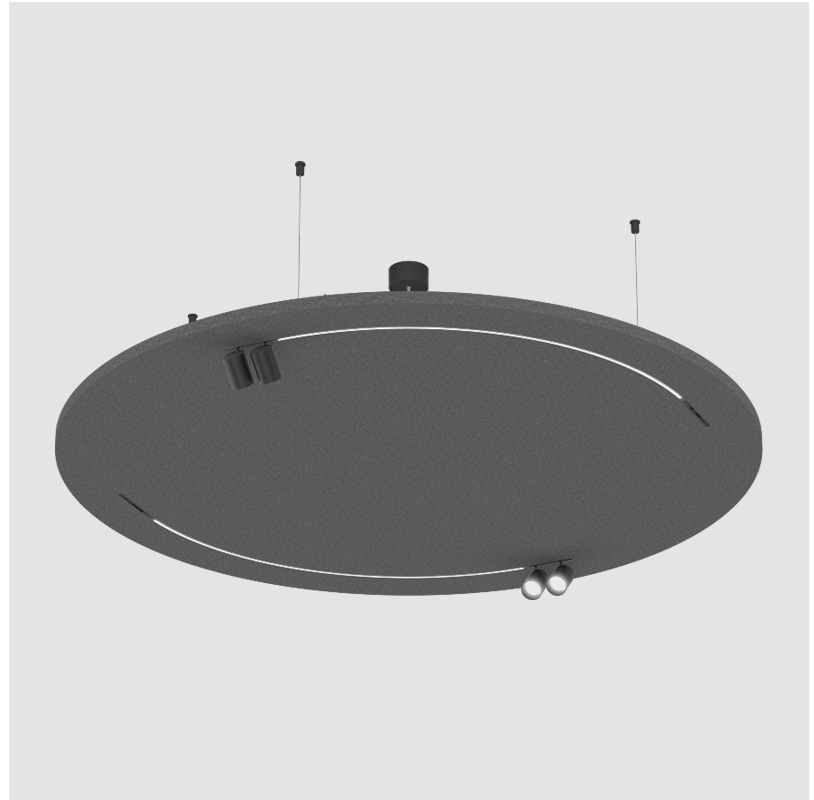

GENERAL

Series: Just Black Acoustic
Partner: Prolicht
Division: Architectural
Installation: Suspension
Product Type: Acoustic
Mounting Location: Ceiling
Light Distribution: Direct

PHYSICAL

Shape: Round
Diameter (mm): 1400
Diameter (in): 55 1/8
Height (mm): 41
Height (in): 1 5/8

Fixture Finish: [ANC / ASH / BNA / BTC / BZE / CEL / EGG / EVG / FOG / FOS / FST / FUA / IRI / IRO / KHA / LIC / LIM / MER / MSN / MUS / ONX / PEA / PLU / POL / PPY / RAY / ROY / RST / STE / SWD / TAN / TAU](#)

Holder Finish: [SSR / BKV / CWI / CRY / HAB / LAG / UFT / ITA / RUA / RUR / MIC / FTG / MYG / TWT / LOD / PUS / FRO / FUP / KIA / POP / BLS / SPG / MEY / GOH / GUM / CHC / COM / ABZ / JAG](#)

Acoustic Finish: [SFW / CYW / SEE / SYN / MTS / PMB / TTN / CYB / STO / DPE / BES / SHB / ARE / ANE / VRD / CRF](#)

Fixture Material: Aluminum
Primary Material: Acoustic

Cable Details: [2000mm / 6000mm Transparent Cable](#)

ELECTRICAL

Lamp Type: LED
Input Wattage (W): 64
Total Output Wattage (W): 58.2
Dimming: Non-Dimmable
Driver Included: Yes
Driver Location: Integrated
Driver Type: Constant Voltage - Universal
Driver Class: Class 2
Input Voltage (V): 120 - 277
Output Voltage (V): 24

LED

Color Temperature (°K): 2700
Max. Delivered Lumen (lm): 2215
Nominal Lumen (lm): 3164
CRI: >90 CRI
Lamp Life (hrs): 80000

OPTICAL

Beam Angle: 30

RATINGS AND CERTIFICATIONS

Certified By: Certified for North American Standards
IP rating: IP20

PROJECT
TYPE
SPECIFIER
QUANTITY
DATE

Ø1400mm 55 1/8"